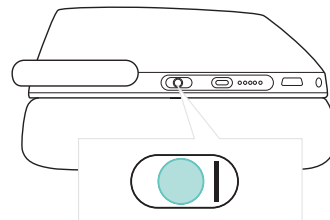

## Turning the headset on/off

Turns the headset on

Turns the headset off

## ANC switch

Turns ANC Maximum mode on

Turns ANC Adaptive mode on; adjustable via the EPOS Connect app

Turns ANC off