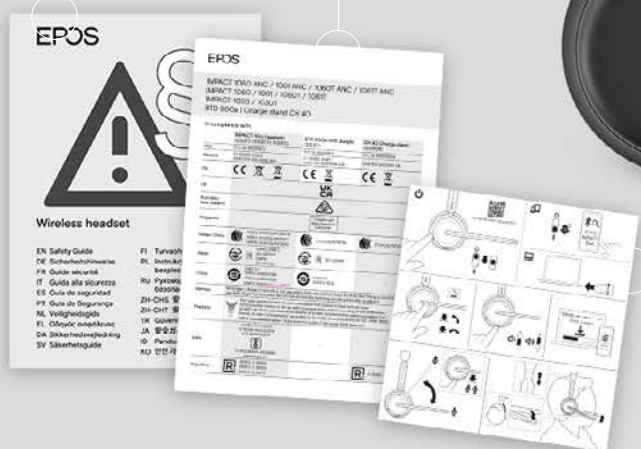

Experience true convenience

Wireless charging stand and smart features make using the headset truly intuitive and hassle-free.

What's in the Box

Soft Carry Pouch

BTD 800a Dongle

Safety Guide

Compliance Sheet