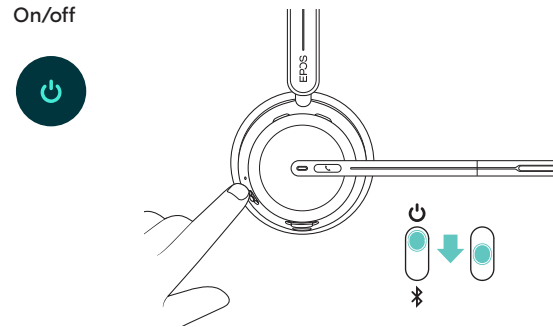

How to Use the IMPACT 1000

Adjusting and wearing the headset

Mute/unmute

On/off

Connecting

Accept/end a call

Adjusting the volume