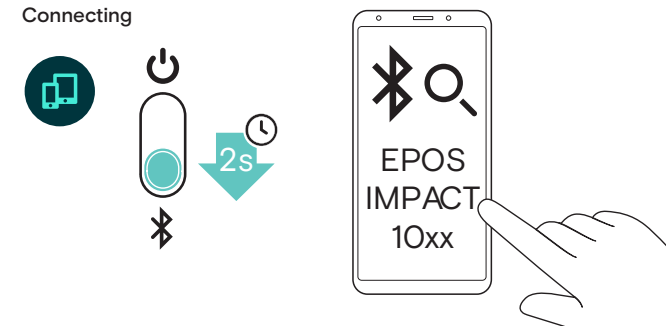

Connecting