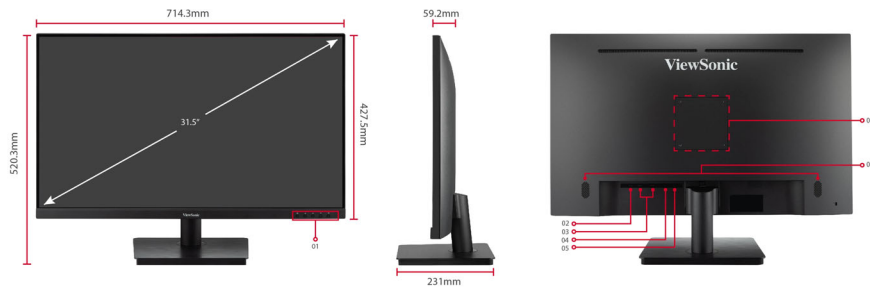

ViewSonic® LCD DISPLAY VA3209-2K-MHD

Key Features

- SuperClear® IPS panel
- QHD 2560 X 1440 resolution
- HDMI and DisplayPort inputs for flexible connectivity
- HDR10 delivers Stellar Contrast and Color Accuracy
- 75hz Variable Refresh Rate eliminates screen tearing and reduces stuttering

1. Menu Control Panel
2. DC In
3. HDMI*2
4. Display Port
5. Audio Out
6. VSEA Compatible (Wall Mount 100x100mm)

7. Speakers

Visit Us www.viewsonic.com

DISPLAY

Display Size (in.):	32
Viewable Area (in.):	31.5
Panel Type:	IPS Technology
Resolution:	2560 x 1440
Resolution Type:	QHD (Quad HD)
Static Contrast Ratio:	1,200:1 (typ)
Dynamic Contrast Ratio:	50M:1
Light Source:	LED
Brightness:	250 cd/m ² (typ)
__Brightness:	250 cd/m ² (typ)
Colors:	1.07B
Color Space Support:	10 bit (8 bit + FRC)
Aspect Ratio:	16:9
Response Time (Typical GTG):	4ms
Viewing Angles:	178° horizontal, 178° vertical
Backlight Life (Hours):	30000 Hrs (Min)
Curvature:	Flat
Refresh Rate (Hz):	75
Variable Refresh Rate Technology:	Yes
Blue Light Filter:	Yes
Flicker-Free:	Yes
Color Gamut:	NTSC: 72% size (Typ) sRGB: 104% size (Typ)
Pixel Size:	0.273 mm (H) x 0.273 mm (V)
Surface Treatment:	Anti-Glare, Hard Coating (3H)

COMPATIBILITY

PC Resolution (max):	2560x1440
Mac® Resolution (max):	2560x1440
PC Operating System:	Windows 10/11 certified; macOS tested
Mac® Resolution (min):	2560x1440

CONNECTOR

3.5mm Audio Out:	1
HDMI 1.4:	2
DisplayPort:	1
Power in:	DC Socket (Center Positive)