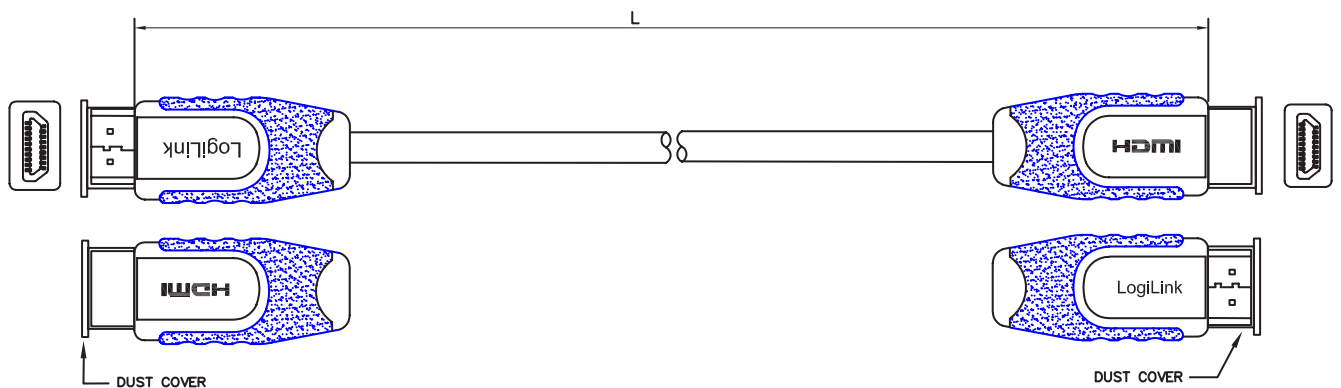

LogiLink®

High Speed HDMI™ Cable
with Ethernet
for 4K x 2K@60Hz

Art. No.: CH0061
CH0062
CH0063
CH0064

CH0065
CH0066
CH0067

Features:

- » Transmission of audio, video and ethernet data
- » Compatible with any HDMI device and 3D support

Specifications:

Connection 1	HDMI A type, male
Connection 2	HDMI A type, male
Connector Material	Gold-Plated
Max. Resolution	4K x 2K@60Hz
Color	Black and blue

Technical Drawing:

* The specifications and pictures are subject to change without notice.
*All trade names referenced are the registered namework of their respective owners.

Made in China

Best Connectivity