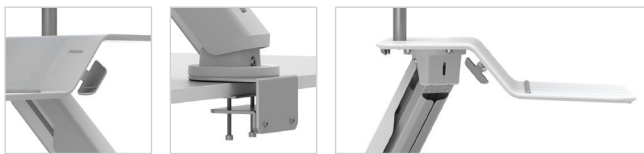

Sit-Stand Workstation

**Smooth Lift
TECHNOLOGY™**

Features:

- Convert your desk into a dynamic Sit-Stand workstation with a Lotus™ RT
- Effortlessly work and collaborate with the unique TriMotion™ system, which provides ultimate flexibility and stability
- Easily transition from sitting to standing with Smooth Lift Technology™
- Spacious waterfall design, with device viewing channel, enables you to keep essentials within easy reach and maximise productivity
- Sturdy, real wood work surface, available in black and white
- Mount to the back edge of any work surface with adjustable clamp design
- Keep your workspace tangle free with built-in cable management
- Includes single or dual monitor arm to keep your screens secure

	Black	White
Single Monitor	8081501	8081701
Dual Monitor	8081601	8081801

Workstation Specifications:

Keyboard Platform (W x D)	74cm x 27cm
Top Platform (W x D)	72cm x 21cm
Weight Capacity	Monitor 13.61kg Keyboard 2.27kg
Max. Height of Keyboard	43cm
Warranty	5 Years

Monitor Arm Specifications:

	Single	Dual
Max Monitor Size	27"	26"
Max Monitor Weight	8kg	11.8kg
Maximum Height Adjustment	40cm	
Rotation	180°	
Pan	180°	
Tilt	100°	
VESA Compliant	75 / 100	
Warranty	5 Years	