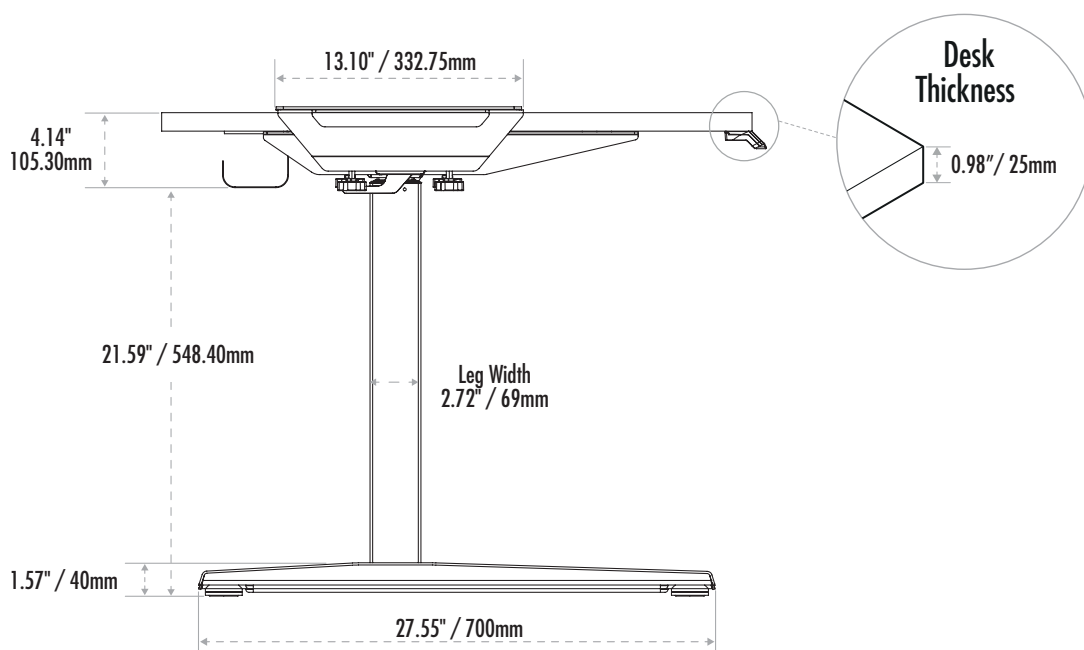

Levado™ Height Adjustable Desk

Dimensions

Front View

Side View

Levado™ Height Adjustable Desk

Dimensions

Overhead View

Cable Tray