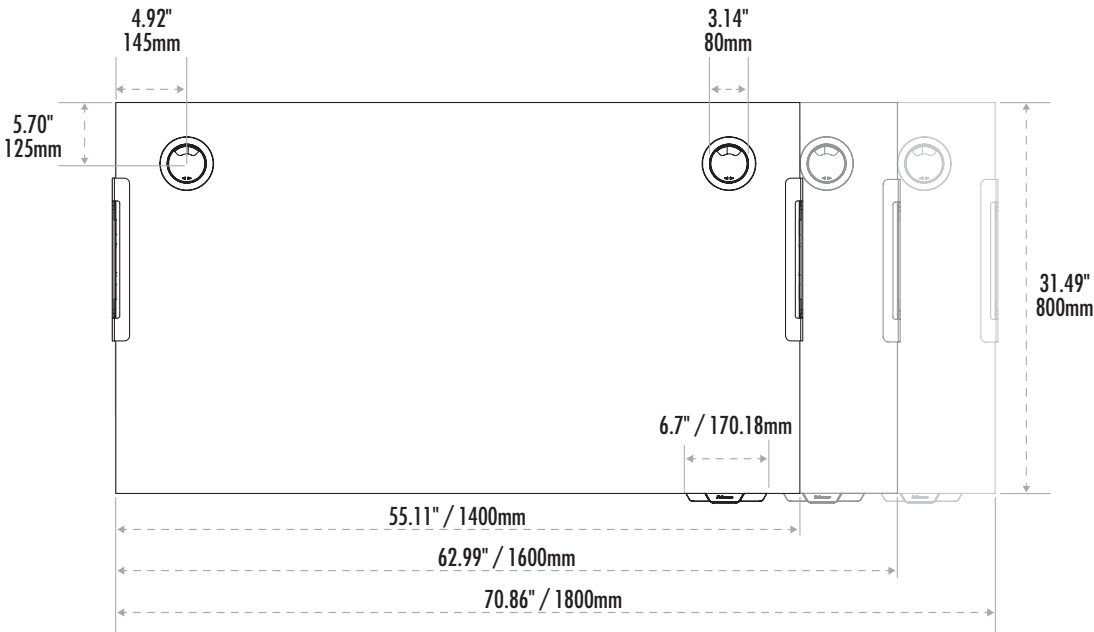

Levado™ Height Adjustable Desk

Dimensions

Front View

Side View

Levado™ Height Adjustable Desk

Dimensions

Overhead View

Cable Tray