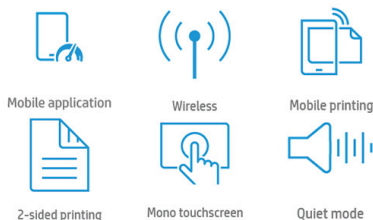

Quick and easy. Print. Scan. Copy.

- Print scan, and copy with fast speeds, and keep tasks moving.
- Speed through multipage print jobs with automatic two-sided printing.
- Create timesaving shortcuts and easily print, scan, and copy directly at the printer.