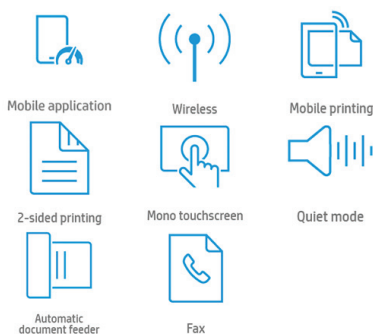

Quick and easy. Print. Scan. Copy.

- Print scan, and copy with fast speeds, and keep tasks moving.
- Speed through multipage print jobs with automatic two-sided printing.
- Create timesaving shortcuts and easily print, scan, and copy directly at the printer.